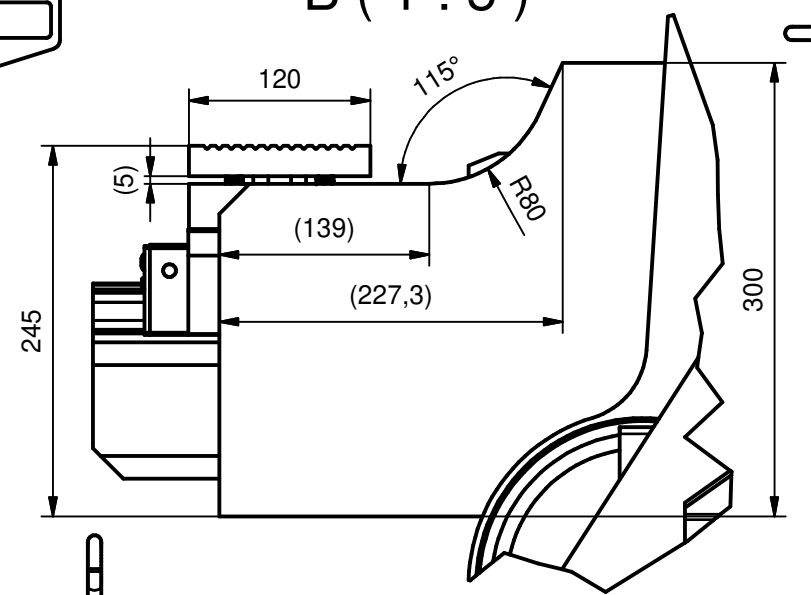

S123C Gearbox TH112MC4 5,5kW motor

A (1:17)

B (1:5)

C-C (1:5)

ESSH28081-400/700/600-2400
 Buenos Aires