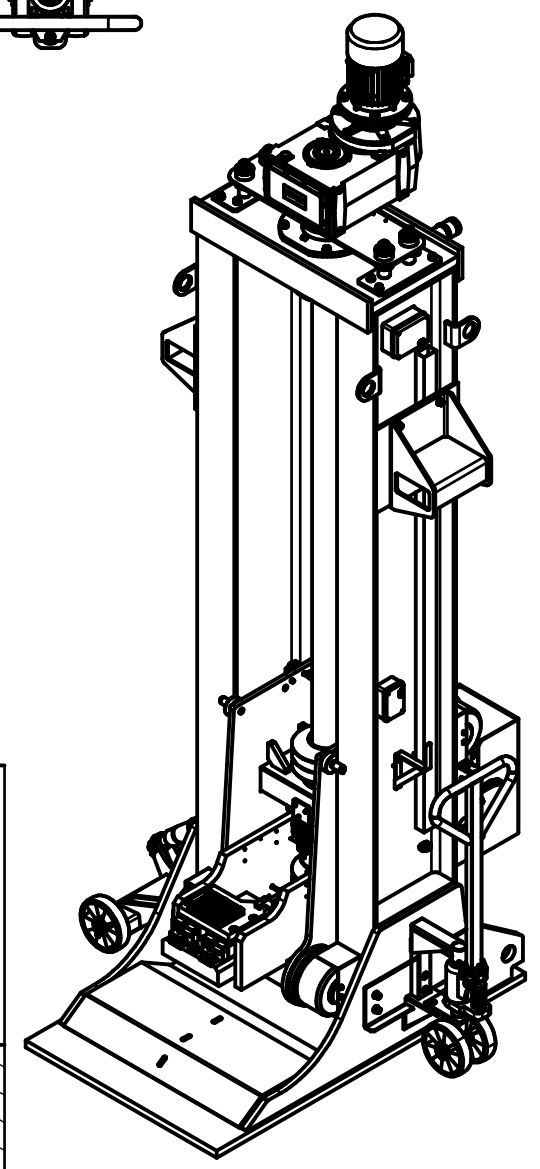

S123C Gearbox TH112MC4 5,5kW motor

A (1:17)

B (1:5)

C-C (1:5)

ESSH28081-400/700/600-2400
 Buenos Aires