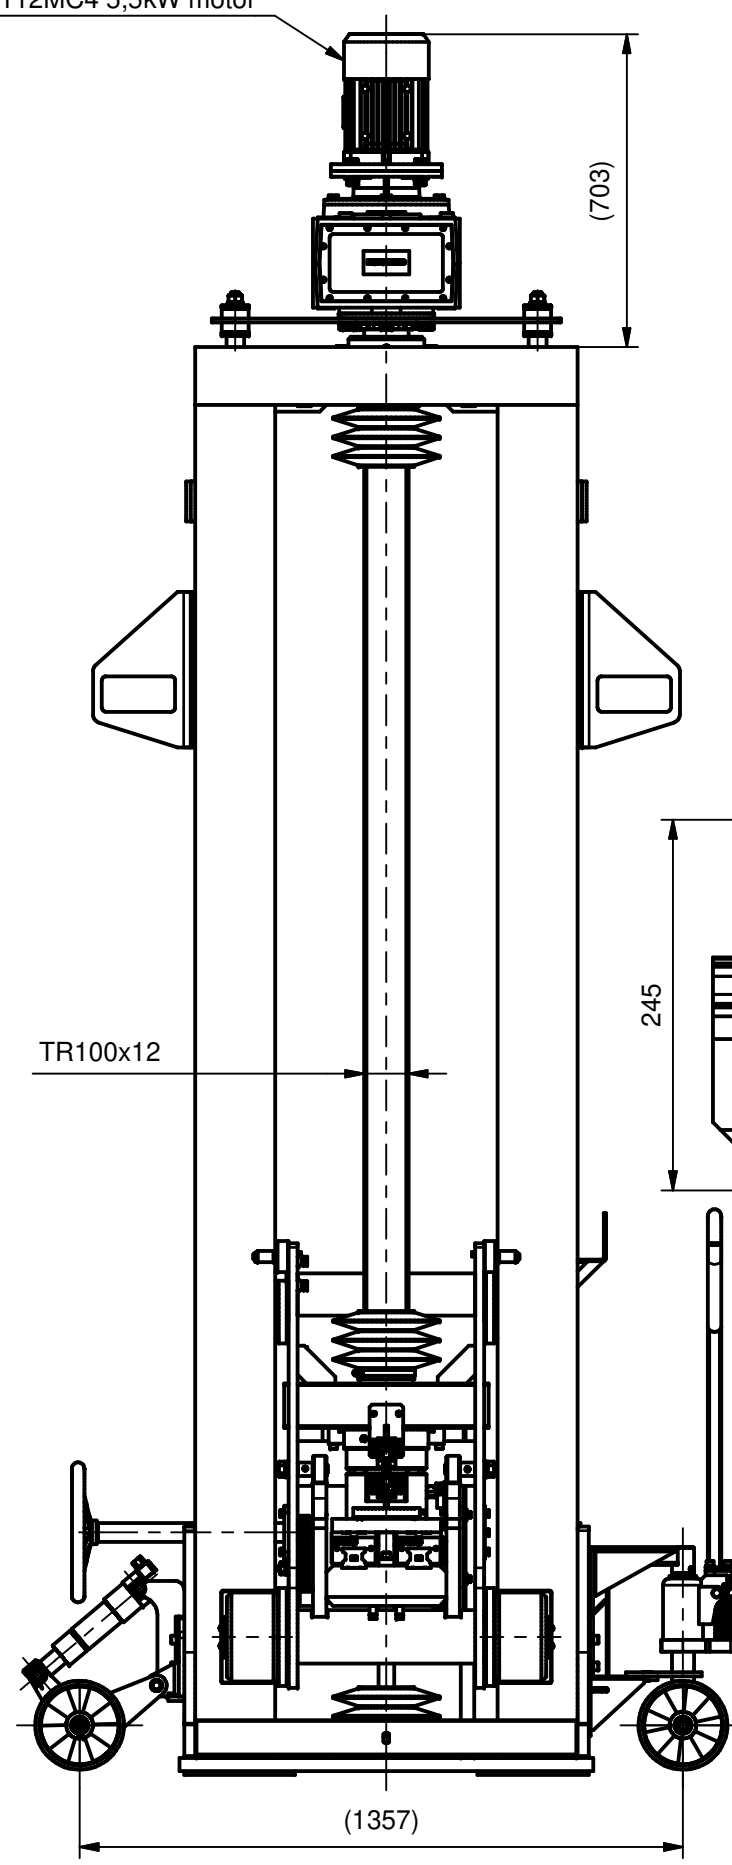

S123C Gearbox TH112MC4 5,5kW motor

A (1:17)

B (1:5)

C-C (1:5)

ESSH28081-400/700/600-2400
 Buenos Aires