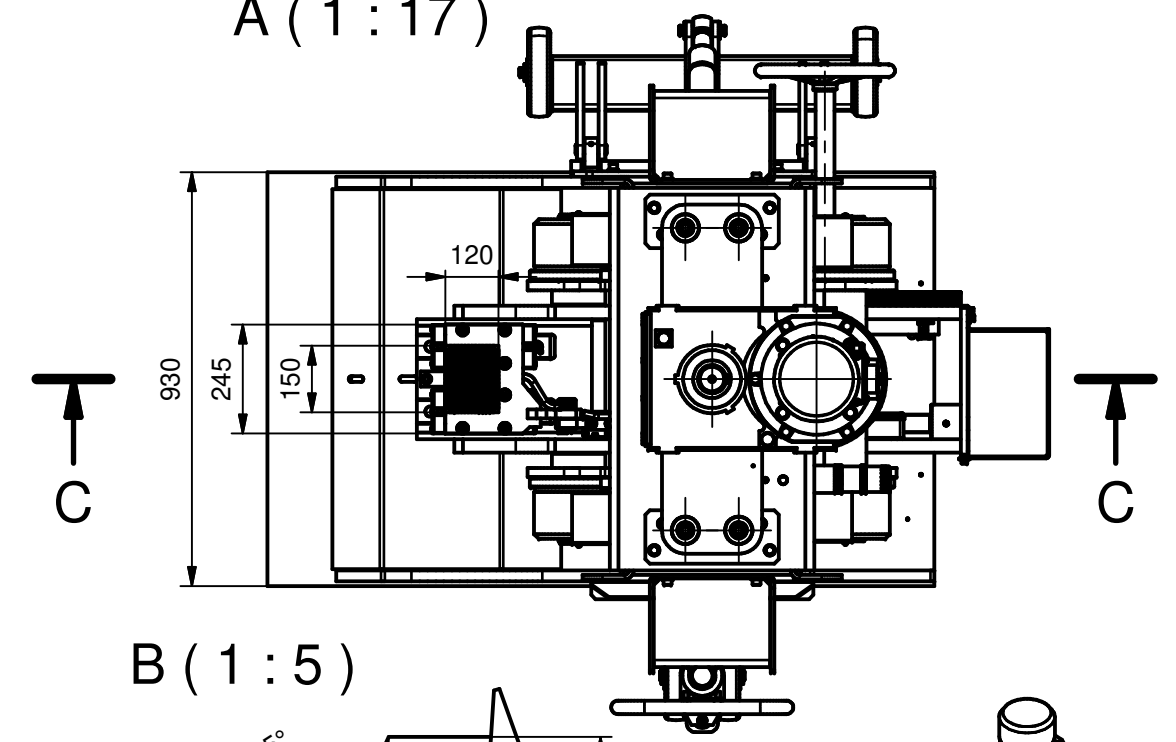

S123C Gearbox TH112MC4 5,5kW motor

A (1:17)

B (1:5)

C-C (1:5)

ESSH28081-400/700/600-2400
 Buenos Aires