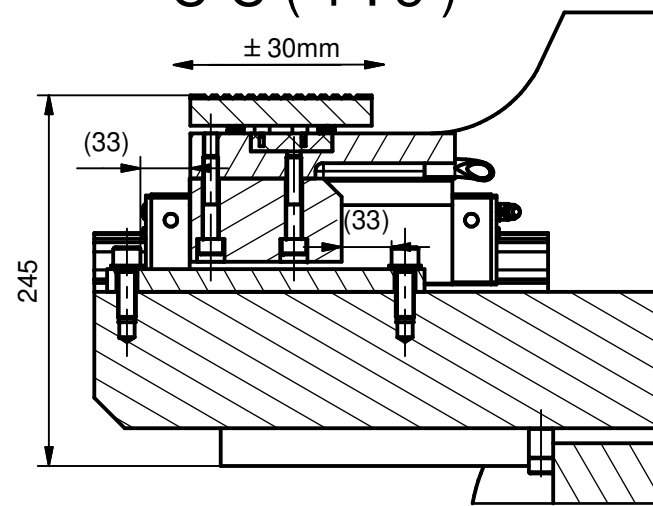

S123C Gearbox TH112MC4 5,5kW motor

A (1:17)

B (1:5)

C-C (1:5)

ESSH28081-400/700/600-2400
 Buenos Aires