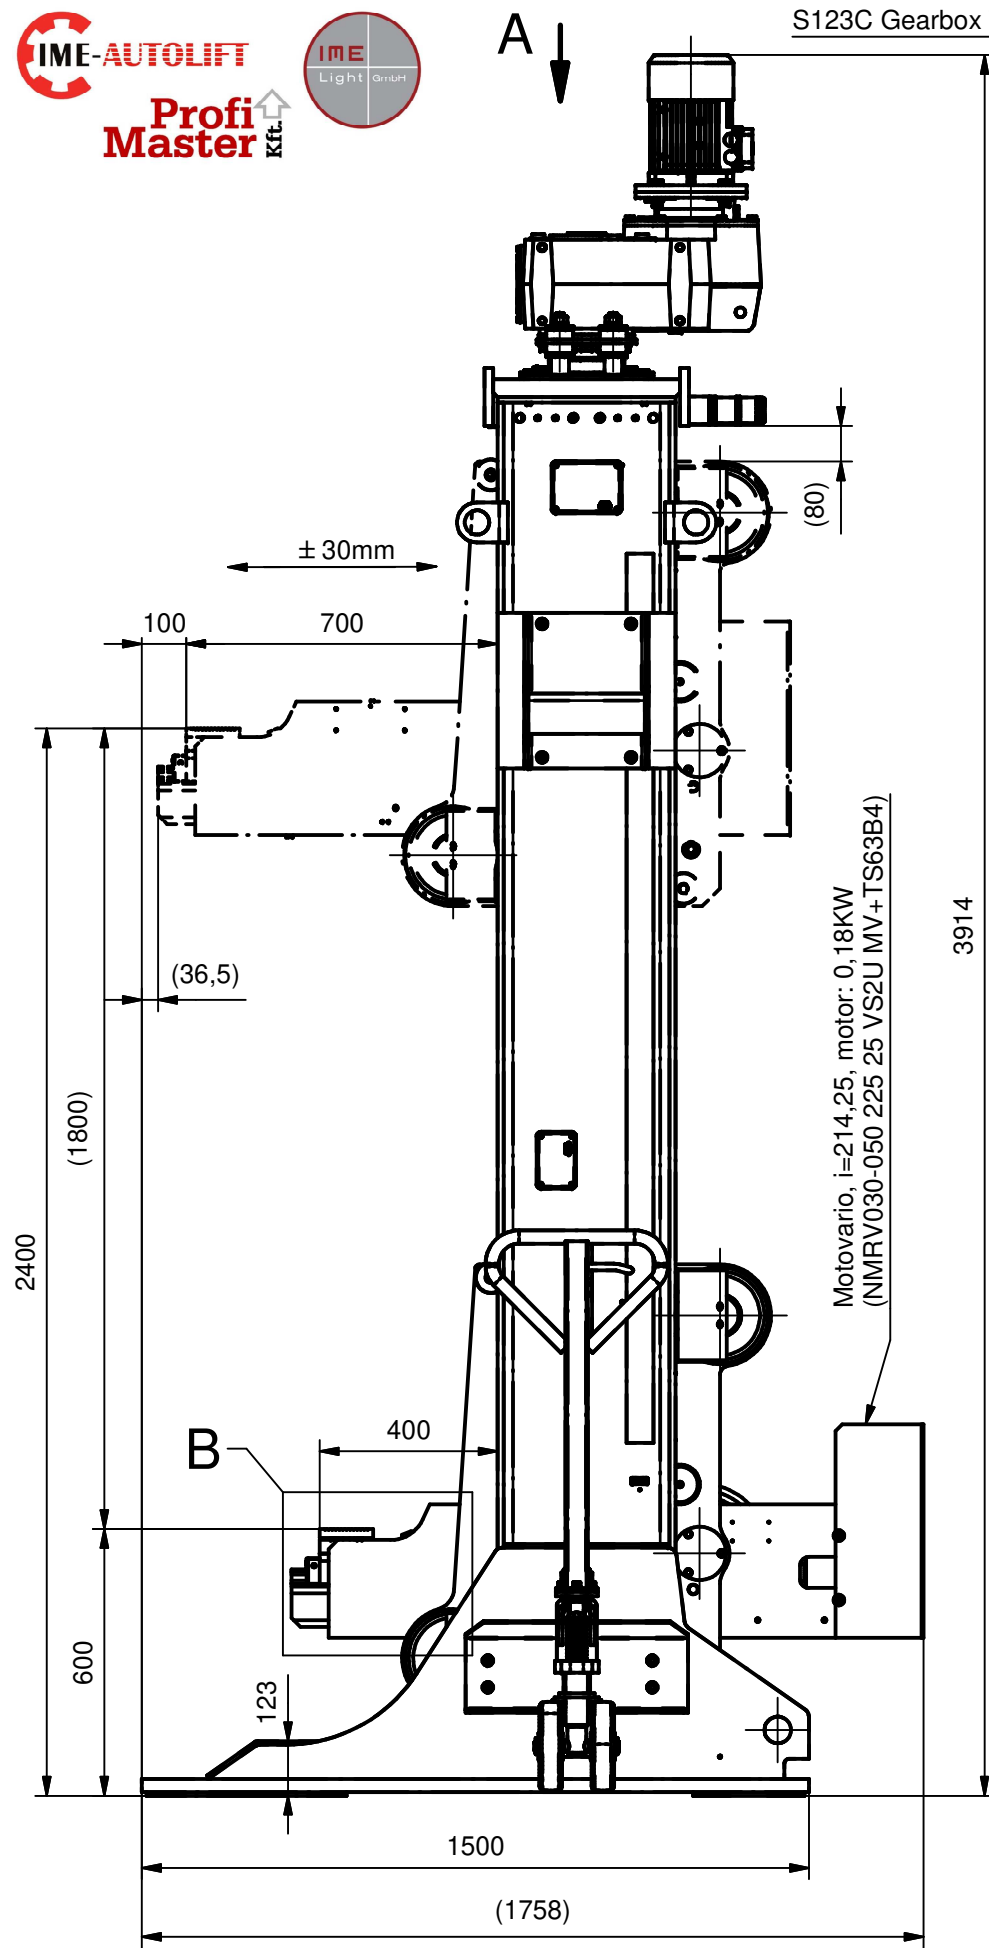

S123C Gearbox TH112MC4 5,5kW motor

A (1:17)

B (1:5)

C-C (1:5)

ESSH28081-400/700/600-2400
 Buenos Aires